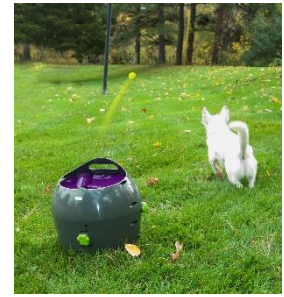

Great for indoor or outdoor play, the **PetSafe® Automatic Ball Launcher** is the perfect gift for any fetch-crazy dog. The machine launches standard tennis balls between 8 and 30 feet and features 9 distance and 6 angle settings to keep dogs constantly engaged and entertained. The Automatic Ball Launcher also features multiple safety benefits, including motion sensors on the front of the unit and inside the launch pocket, as well as an automatic sleep mode to ensure dogs get rest in between play sessions.

MSRP: $199.99; available at store.petsafe.net/automatic-ball-launcher

If you're one of the 48 percent of U.S. dog owners that hangs a Christmas stocking for your pet, consider the **PetSafe® Busy Buddy® Fun-Durable Toys**. Made from vanilla-scented rubber, these adorable toys feature our patented, adjustable Treat Meter® openings and are perfect for a game of toss and fetch. The Busy Buddy Fun-Durable Toys come in three shapes – Cow-Wow, Hippster and Elephunk – and two sizes – small (for dogs under 20lbs.) and medium/large (for dogs 20-70lbs.).

MSRP: $4.99 - $6.99; available at store.petsafe.net/busy-buddy-fun-durable-toys

Pre-Schedule Perfectly Portioned Meals

Never let your pet worry about when their next meal is going to come with the **PetSafe® Healthy Pet Simply Feed™**, a convenient, stress-free way to feed your pet and simplify your life. Boasting a sleek design to fit with any home décor, the fully programmable feeder automatically feeds your pet according to the portion and schedule you set, whether you are asleep, at work or away. Schedule up to 12 meals a day with flexible portions from 1/8 cup to 4 cups to fit your pet's specific needs. The Healthy Pet Simply Feed also features a unique Slow Feed option, which dispenses meals over a 15-minute period to help prevent bloat and vomiting in pets that eat too fast, as well as Pause Feed and Immediate Feed options.